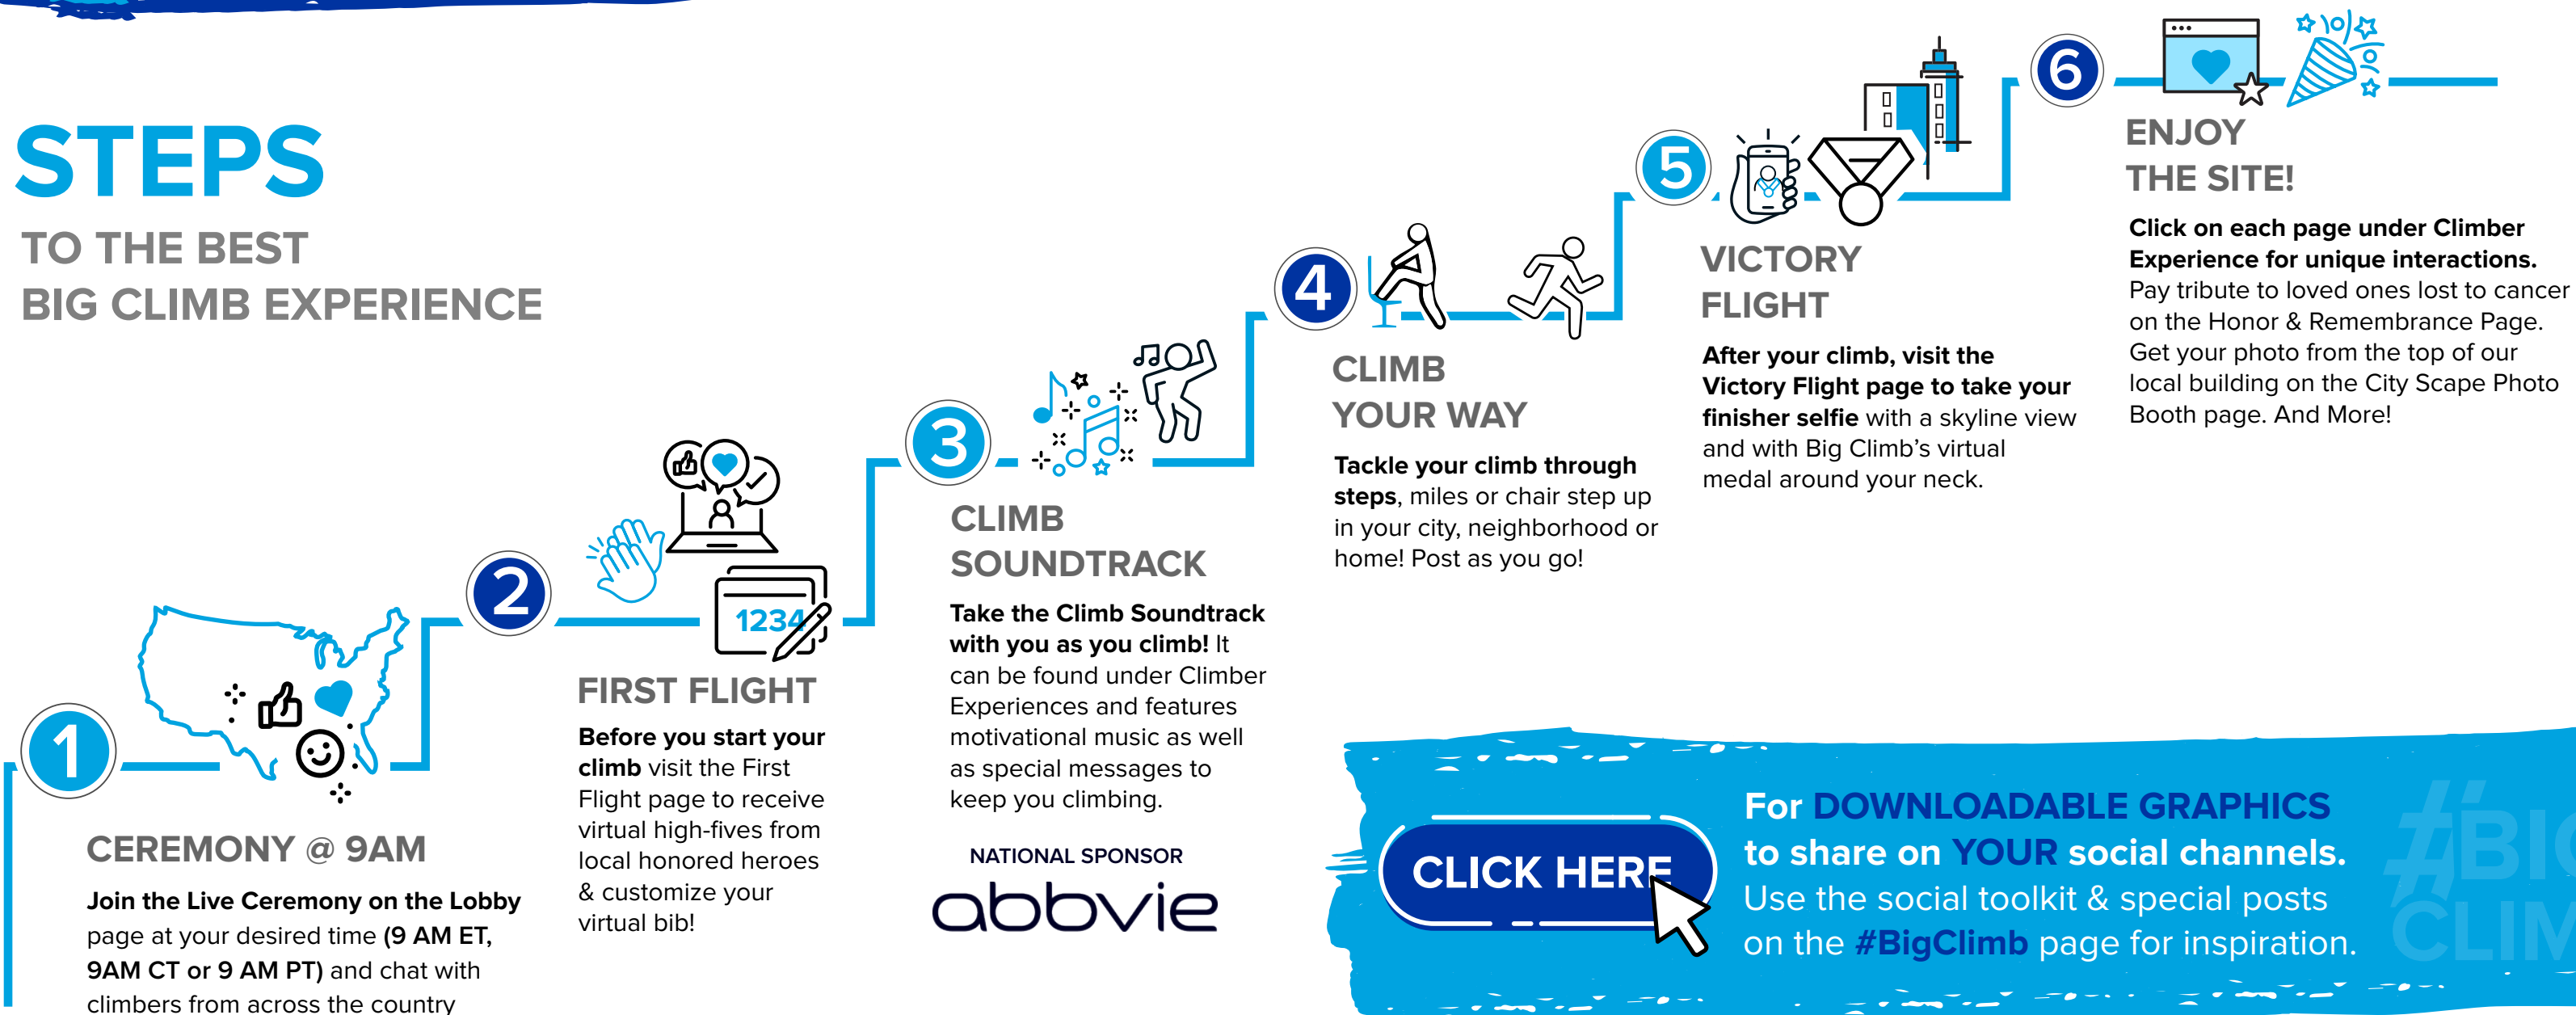

ON MAY 15, FROM COAST TO COAST, WE CLIMB AS ONE.

Join us & choose your climb:

BigClimb.VirtualEventSite.com

BIG CLIMB

Live Ceremony: 9:00 AM ET, CT & PT
Climb Your Way: 9:15 AM ET, CT, & PT

STEPS

TO THE BEST
BIG CLIMB EXPERIENCE

GET SOCIAL

Post to social throughout your experience!
Check out the live social media wall on the **#BigClimb** page to see what other climbers are saying!
**Posts must be set to public to be visible on this wall*

@LLSUsa

#BigClimb #ClimbConquerCure